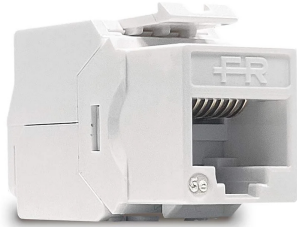

CAT5E Keystone

RJ45 connectors

Keystone RJ-45 CAT 5e UTP receptacle for high-density installation solutions suitable for **Gigabit ethernet** data distributions. Quick and easy connection **without the use of tools** ensuring significant time savings during installation.

Technical Chars

- RJ45 CAT 5e UTP Class D Plug
- Tool-free mounting
- Supports **TIA 568 A and B** configurations
- Also suitable for **patch panel** installations
- Compatible with cables **from AWG23 to AWG26**
- ATM 1200
- 1000BASE-T (Gigabit Ethernet)
- 1G FCBASE-T

CAT5E Keystone		
Code		287705
Connector		Keystone RJ45 CAT 5E UTP
Colour		White
Contacts		Golden bronze over nickel
Insulation material		UL 94 V-0 class flame retardant plastic material
Total mating force		> 100g (800g on 8 conductors)
Insertion-extraction life		> 750
Max. speed		ATM 1200; 1000BASE-T (Gigabit Ethernet); 1G FCBASE-T
Dielectric withstanding voltage		1000 Vdc for 1 min
DC pass	A	1.5
Contact resistance	mOhm	10
Insulation resistance	MOhm	500
Impedence	Ohm	< 0.1
Conformity		Class D, ANSI/TIA 568.2-D, ISO/IEC 11801, ISO/IEC 60603-7, YD/T 926.3-2009
Operating temperature	°C	-10 to +60
Storage temperature	°C	-40 to +70
Humidity	%	10% - 90% RH